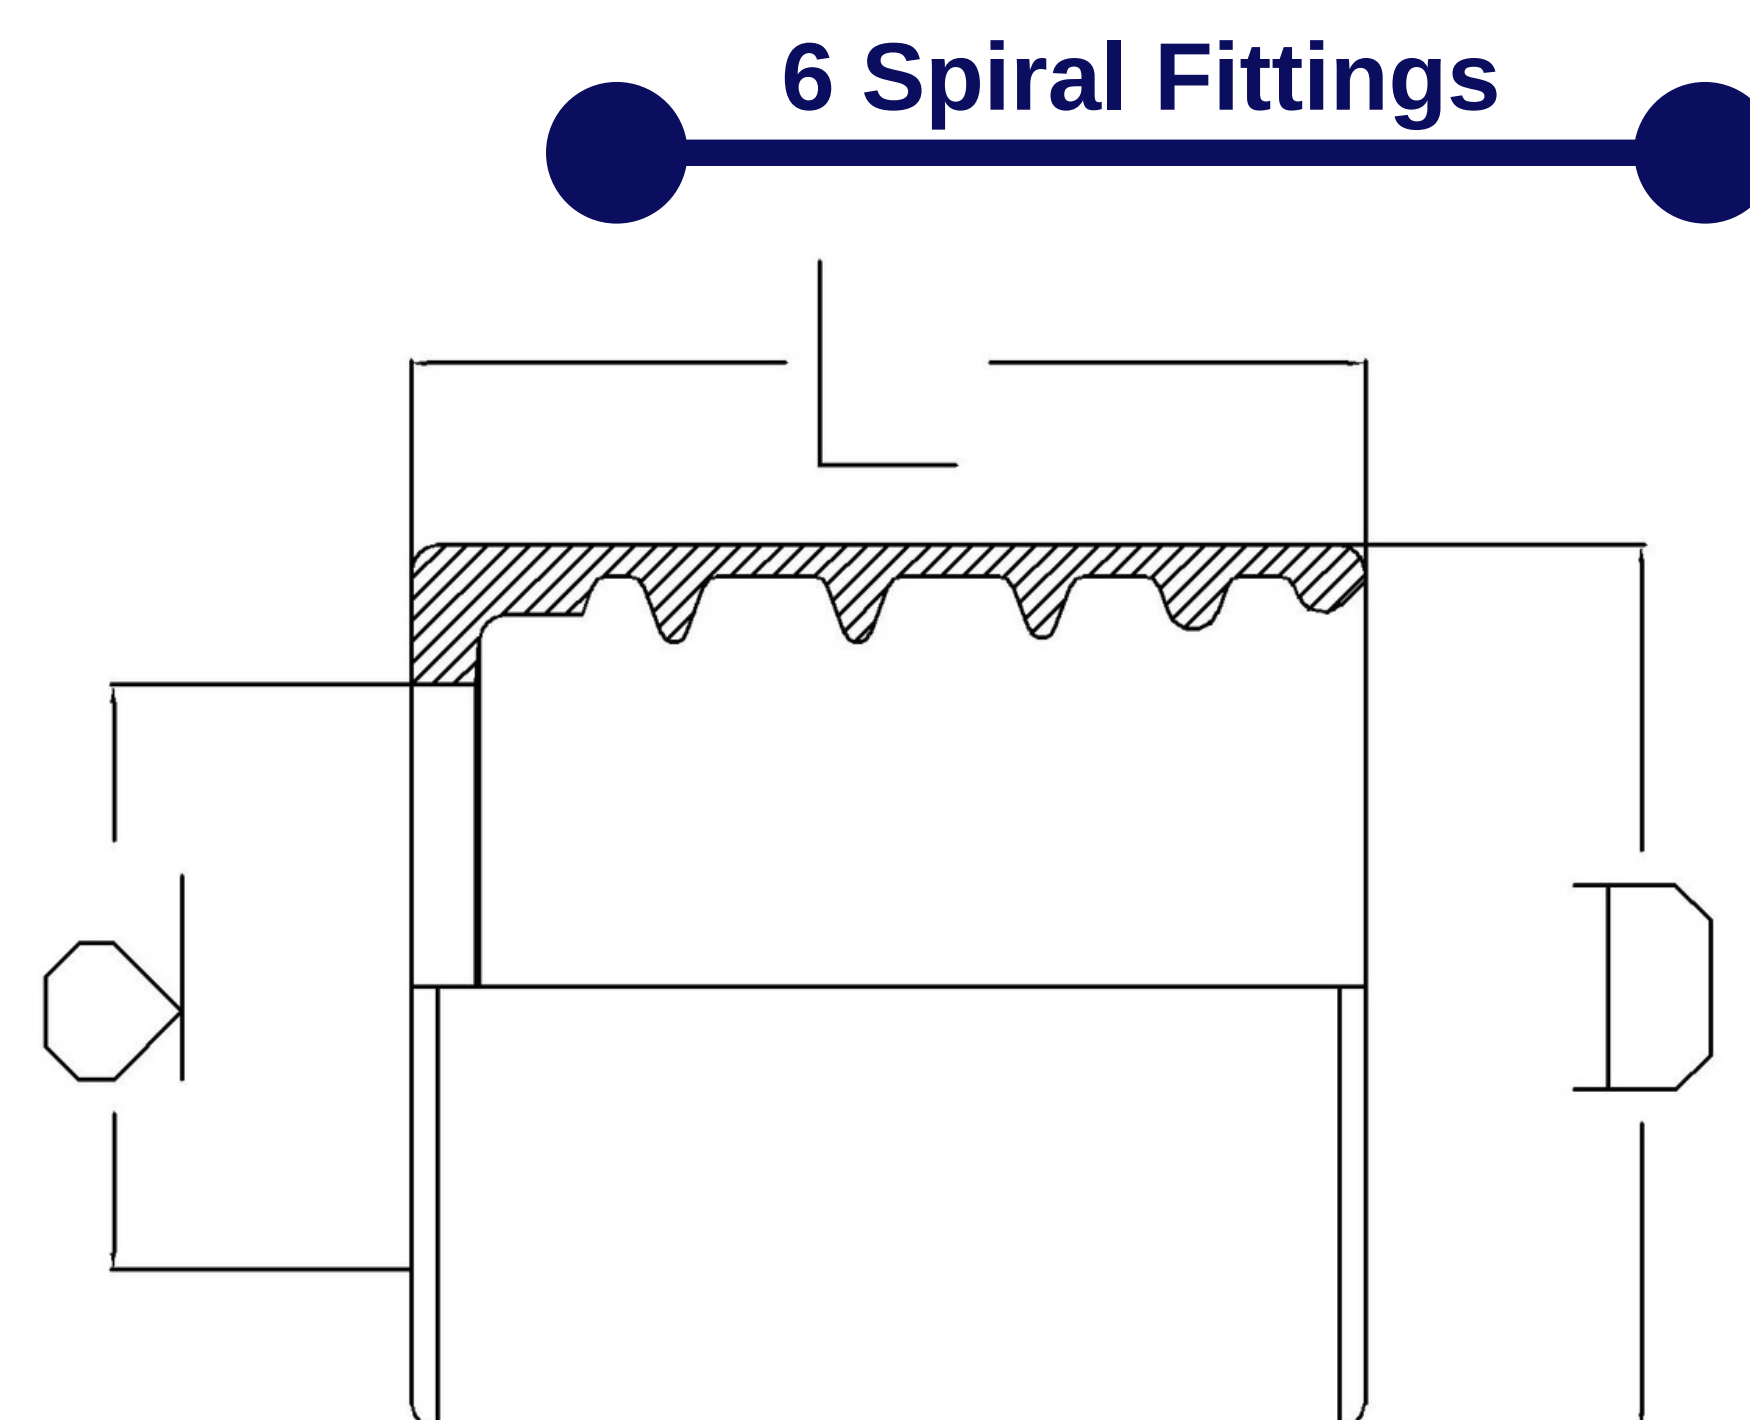

Ferrule

Ferrule - Cap - Socket

Used for hose type-

6 SPIRAL HOSES, R13, R15

Description	HOSE ID (Dash)	HOSE ID (inch)	L	d	D
20FSP01-6SP	20	1 1/4	73	49	68
24FSP01-6SP	24	1 1/2	92	54	76
32FSP01-6SP	32	2	110	65	90