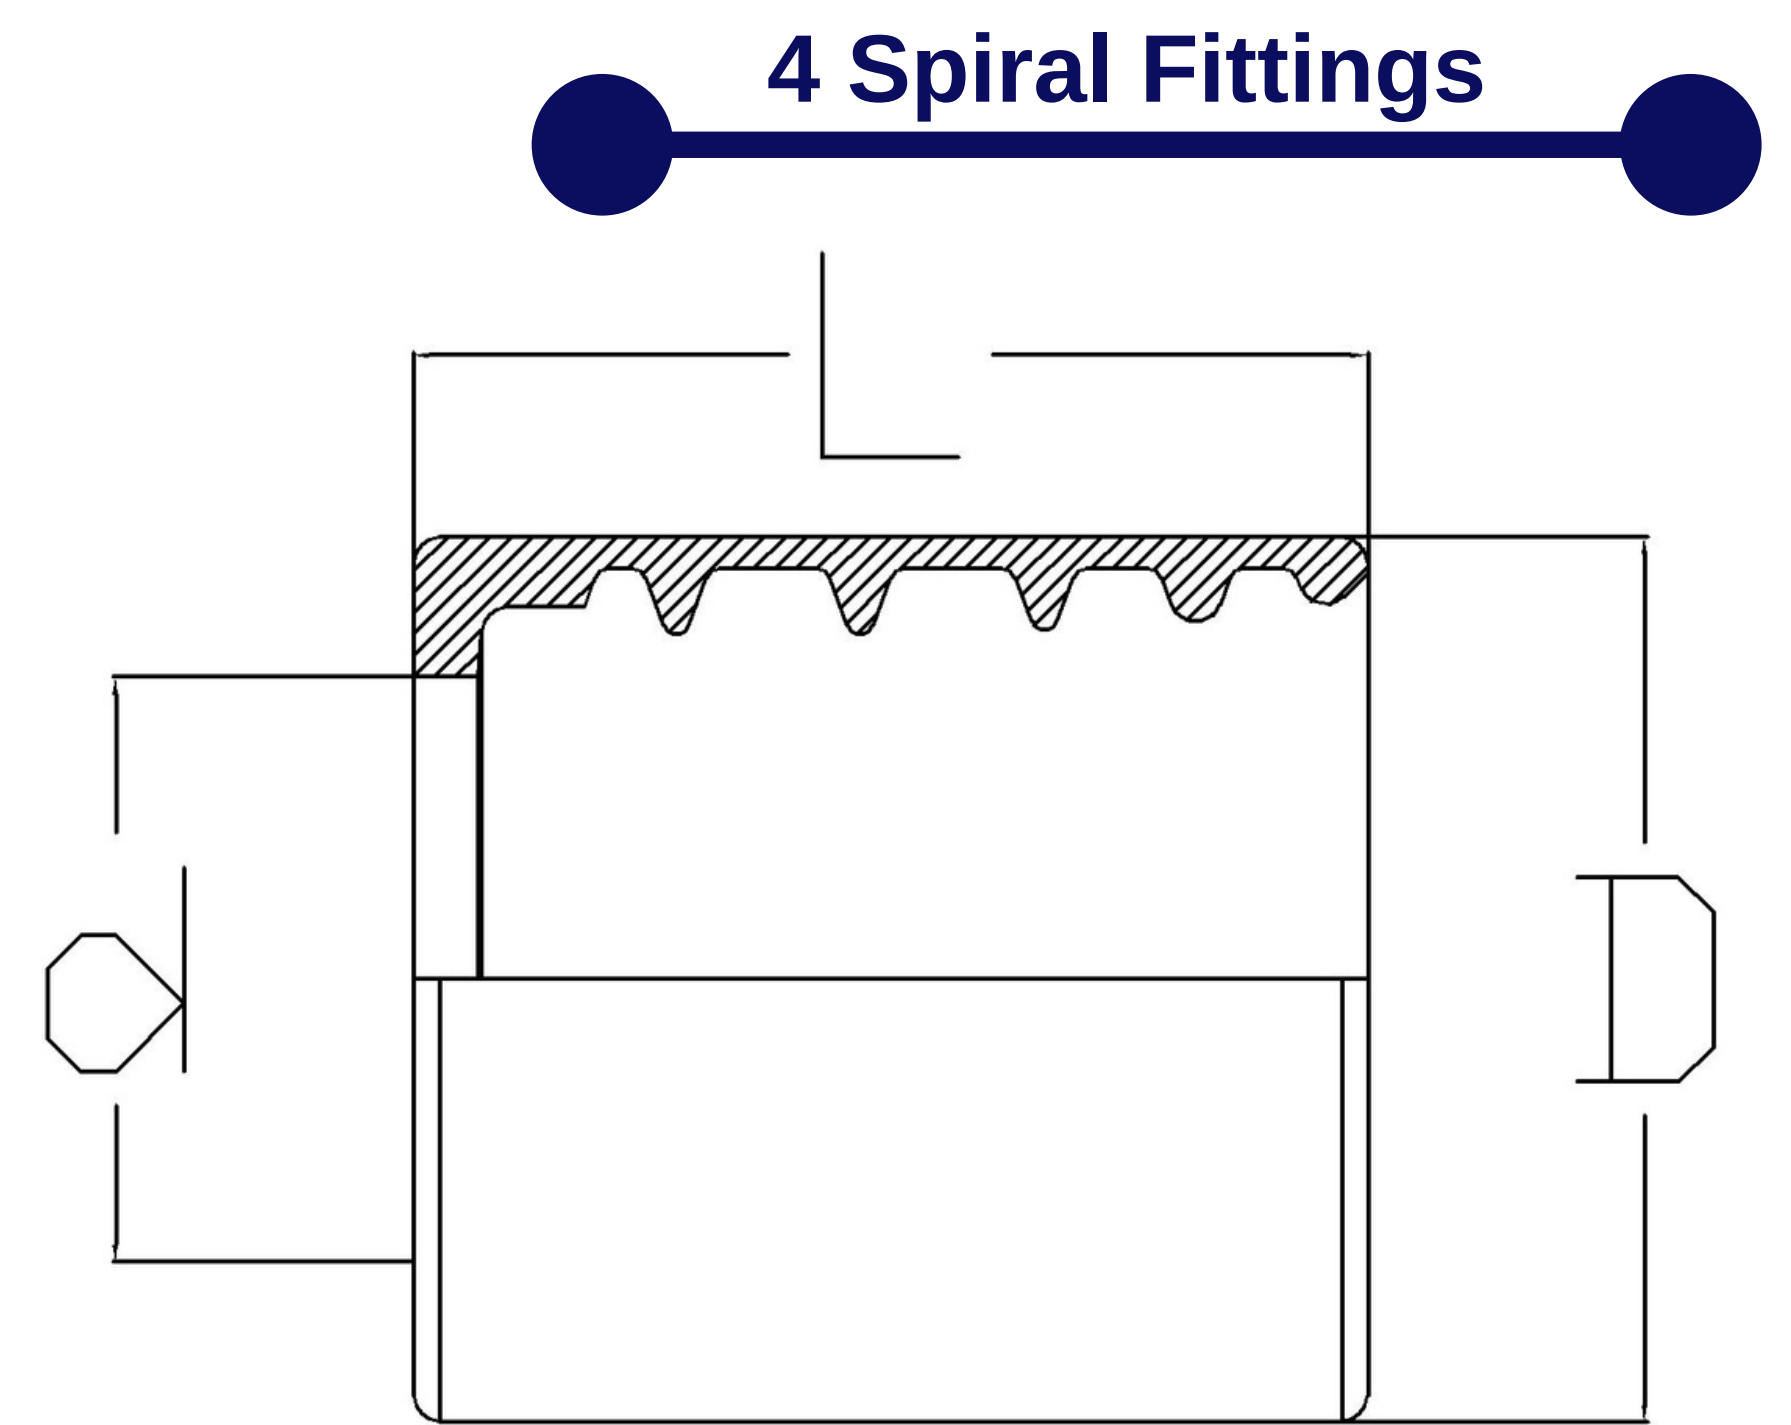

Ferrule

Ferrule - Cap - Socket

Used for hose type -

4SP, 4SH, R12, R13*, R15*

DESCRIPTION	HOSE ID (DASH)	HOSE ID (inch)	L	d	D
06FSP01	6	3/8	36	19	32
08FSP01	8	1/2	37	23	34
10FSP01	10	5/8	48	27	42
12FSP01	12	3/4	51	30	46
16FSP01	16	1	56	36	52
20FSP01	20	1 - 1/4	68	48	62
24FSP01	24	1 - 1/2	77	54	72
32FSP01	32	2	91	66	85

* R13, R15 are only upto 1" size (for higher sizes go to section 6 spiral fittings)